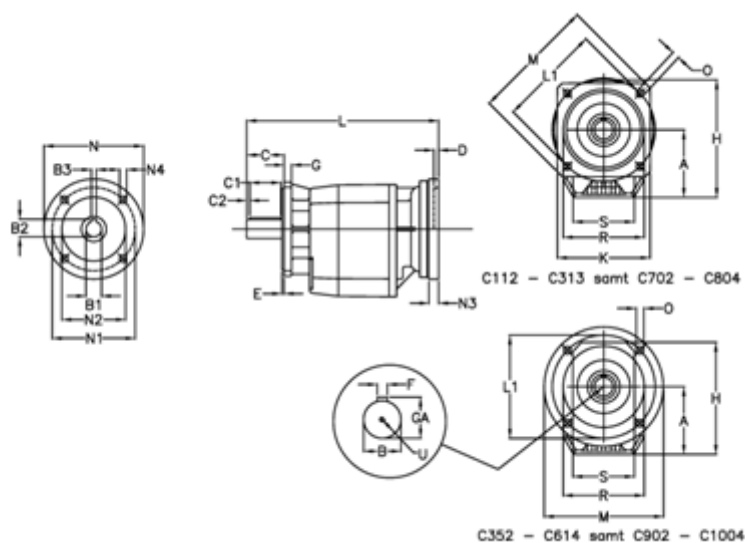

Article number: 40600701302450  
 Description: Helical gearbox  
 C702F-13-P132B5

## Measures

A = 208.0	D = 5.0	L1 = 300	R = 262
B = 60	E = 5	M = 350	S = 250
B1 = 38	F = 18	N = 300	U = M20x42
B2 = 41.3	G = 17	N1 = 265	
B3 = 10	GA = 64.0	N2 = 230	
C = 120	H = 358.0	N3 = 16	
C1 = 90	K = 300	N4 = 14	
C2 = 15	L = 519.5	O = 18.0	